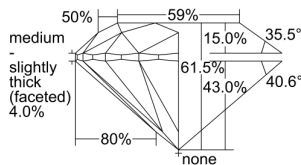

GIA®

FACSIMILE

GIA REPORT 1443597829

Verify this report at GIA.edu

GIA NATURAL DIAMOND DOSSIER®

September 07, 2022
GIA Report Number 1443597829
Shape and Cutting Style ..... Round Brilliant
Measurements ..... 4.27 - 4.29 x 2.63 mm

GRADING RESULTS

Carat Weight ..... 0.30 carat
Color Grade ..... F
Clarity Grade VVS2
Cut Grade ..... Excellent

ADDITIONAL GRADING INFORMATION

Polish ..... Excellent
Symmetry ..... Excellent
Fluorescence ..... Faint
Clarity Characteristics ..... Pinpoint, Feather
Inscription(s): GIA 1443597829

PROPORTIONS

Profile to actual proportions

GRADING SCALES

GIA COLOR SCALE	GIA CLARITY SCALE	GIA CUT SCALE	
D	FLAWLESS	EXCELLENT	
E	INTERNALLY FLAWLESS		
F		VVS₁	VERY GOOD
G	VVS₂		
H	VS₁	GOOD	
I	VS₂		
J	SI₁	FAIR	
K	SI₂		
L	I₁	POOR	
M	I₂		
N	I₃		
O			
P			
Q			
R			
S			
T			
U			
V			
W			
X			
Y			
Z