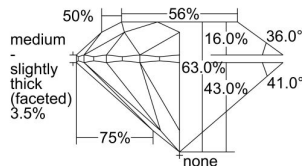

GIA®

FACSIMILE

GIA REPORT 1443724601

Verify this report at GIA.edu

GIA NATURAL DIAMOND DOSSIER®

September 21, 2022
GIA Report Number 1443724601
Shape and Cutting Style ..... Round Brilliant
Measurements ..... 5.04 - 5.06 x 3.18 mm

GRADING RESULTS

Carat Weight ..... 0.50 carat
Color Grade ..... G
Clarity Grade S11
Cut Grade ..... Excellent

ADDITIONAL GRADING INFORMATION

Polish ..... Excellent
Symmetry ..... Very Good
Fluorescence ..... None
Clarity Characteristics..... Cloud, Feather, Indented Natural
Inscription(s): GIA 1443724601

PROPORTIONS

Profile to actual proportions

GRADING SCALES

GIA COLOR SCALE

COLORLESS	D
	E
	F
	G
	H
	I
	J
NEAR COLORLESS	K
	L
Faint	M
	N
	O
	P
Very Light	Q
	R
	S
	T
	U
	V
Light	W
	X
	Y
	Z

GIA CLARITY SCALE

FLAWLESS	VERY VERY SLIGHTLY INCLUDED	VVS₁	
			VVS₂
INTERNALLY FLAWLESS	VERY SLIGHTLY INCLUDED	VS₁	
		VS₂	
SLIGHTLY INCLUDED	SLIGHTLY INCLUDED	S1₁	
		S1₂	
INCLUDED	INCLUDED	I₁	
		I₂	
		I₃	

GIA CUT SCALE

EXCELLENT	VERY GOOD	GOOD	FAIR	POOR