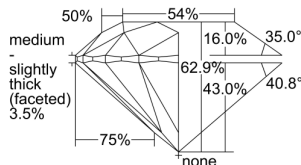

GIA®

FACSIMILE

GIA REPORT 1443733714

Verify this report at GIA.edu

GIA NATURAL DIAMOND DOSSIER®

September 20, 2022
GIA Report Number 1443733714
Shape and Cutting Style ..... Round Brilliant
Measurements ..... 4.90 - 4.93 x 3.09 mm

GRADING RESULTS

Carat Weight ..... 0.46 carat
Color Grade ..... F
Clarity Grade VS2
Cut Grade ..... Excellent

ADDITIONAL GRADING INFORMATION

Polish ..... Excellent
Symmetry ..... Excellent
Fluorescence ..... None
Clarity Characteristics ..... Feather, Cloud
Inscription(s): GIA 1443733714

PROPORTIONS

Profile to actual proportions