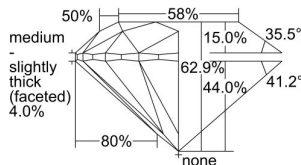

GIA®

FACSIMILE

GIA REPORT 1443754722

Verify this report at GIA.edu

GIA NATURAL DIAMOND DOSSIER®

September 30, 2022
GIA Report Number **1443754722**
Shape and Cutting Style ..... **Round Brilliant**
Measurements ..... **6.12 - 6.16 x 3.86 mm**

GRADING RESULTS

Carat Weight ..... **0.90 carat**
Color Grade ..... **L**
Clarity Grade **S11**
Cut Grade ..... **Excellent**

ADDITIONAL GRADING INFORMATION

Polish ..... **Excellent**
Symmetry ..... **Excellent**
Fluorescence ..... **Faint**
Clarity Characteristics..... **Crystal, Cloud, Feather**
Inscription(s): **GIA 1443754722**

PROPORTIONS

Profile to actual proportions

GRADING SCALES

GIA COLOR SCALE

COLORESS	D
	E
	F
	G
	H
NEAR COLORESS	I
	J
	K
	L
FAIN	M
	N
	O
	P
VERY LIGHT	Q
	R
	S
	T
	U
	V
	W
	X
	Y
LIGHT	Z

GIA CLARITY SCALE

VERY VERY SLIGHTLY INCLUDED	FLAWLESS
	INTERNALLY FLAWLESS
VERY SLIGHTLY INCLUDED	VVS₁
	VVS₂
SLIGHTLY INCLUDED	VS₁
	VS₂
INCLUDED	SI₁
	SI₂
	I₁
	I₂
	I₃

GIA CUT SCALE

EXCELLENT
VERY GOOD
GOOD
FAIR
POOR