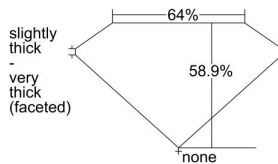

GIA®

FACSIMILE

GIA REPORT 1443776319

Verify this report at GIA.edu

GIA NATURAL DIAMOND DOSSIER®

September 23, 2022
GIA Report Number 1443776319
Shape and Cutting Style ..... Pear Brilliant
Measurements ..... 6.08 x 3.77 x 2.22 mm

GRADING RESULTS

Carat Weight ..... 0.30 carat
Color Grade ..... K
Clarity Grade VS1

ADDITIONAL GRADING INFORMATION

Polish ..... Excellent
Symmetry ..... Good
Fluorescence ..... Strong Blue
Clarity Characteristics ..... Feather
Inscription(s): GIA 1443776319

PROPORTIONS

Profile not to actual proportions

GRADING SCALES

GIA COLOR SCALE		GIA CLARITY SCALE		
COLORLESS	D	VERY SLIGHTLY INCLUDED	FLAWLESS	
	E		INTERNALLY FLAWLESS	
	F		VVS₁	
	G		VVS₂	
	NEAR COLORLESS	H	VERY SLIGHTLY INCLUDED	VS₁
		I		VS₂
		J	SLIGHTLY INCLUDED	S₁
		K		S₂
	FAINT	L	INCLUDED	I₁
		M		I₂
N		I₃		
O				
VERT LIGHT		P		
		Q		
		R		
		S		
LIGHT	T			
	U			
	V			
	W			
	X			
	Y			
	Z