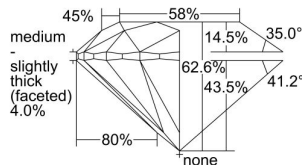

GIA®

FACSIMILE

GIA REPORT

1443788224

Verify this report at GIA.edu

GIA NATURAL DIAMOND DOSSIER®

September 26, 2022
GIA Report Number **1443788224**
Shape and Cutting Style ..... **Round Brilliant**
Measurements ..... **4.12 - 4.13 x 2.58 mm**

GRADING RESULTS

Carat Weight ..... **0.27 carat**
Color Grade ..... **D**
Clarity Grade **VVS2**
Cut Grade ..... **Excellent**

ADDITIONAL GRADING INFORMATION

Polish ..... **Excellent**
Symmetry ..... **Excellent**
Fluorescence ..... **Medium Blue**
Clarity Characteristics ..... **Cloud**
Inscription(s): **GIA 1443788224**

PROPORTIONS

Profile to actual proportions

GRADING SCALES

GIA COLOR SCALE

COLORED	D
	E
	F
	G
	H
	I
	J
NEAR COLORLESS	K
	L
	M
	N
	O
	P
	R
	S
	T
	U
	V
	W
	X
	Y
LIGHT	Z

GIA CLARITY SCALE

VERY VERY SLIGHTLY INCLUDED	FLAWLESS
	INTERNALLY FLAWLESS
VERY SLIGHTLY INCLUDED	VVS₁
	VVS₂
SLIGHTLY INCLUDED	VS₁
	VS₂
INCLUDED	SI₁
	SI₂
	I₁
	I₂
	I₃

GIA CUT SCALE

EXCELLENT
VERY GOOD
GOOD
FAIR
POOR