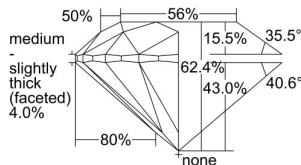

GIA®

FACSIMILE

GIA REPORT 1443888601

Verify this report at GIA.edu

GIA NATURAL DIAMOND DOSSIER®

October 11, 2022
GIA Report Number 1443888601
Shape and Cutting Style ..... Round Brilliant
Measurements ..... 5.04 - 5.06 x 3.15 mm

GRADING RESULTS

Carat Weight ..... 0.50 carat
Color Grade ..... H
Clarity Grade VVS2
Cut Grade ..... Excellent

ADDITIONAL GRADING INFORMATION

Polish ..... Excellent
Symmetry ..... Very Good
Fluorescence ..... Strong Blue
Clarity Characteristics..... Cloud, Pinpoint, Natural
Inscription(s): GIA 1443888601

PROPORTIONS

Profile to actual proportions

GRADING SCALES

GIA COLOR SCALE	GIA CLARITY SCALE	GIA CUT SCALE	
D	FLAWLESS	EXCELLENT	
E	INTERNALLY FLAWLESS		
F		VVS₁	VERY GOOD
G	VVS₂		
H	VS₁	GOOD	
I	VS₂		
J	SI₁	FAIR	
K	SI₂		
L	I₁	POOR	
M	I₂		
N	I₃		
O			
P			
Q			
R			
S			
T			
U			
V			
W			
X			
Y			
Z