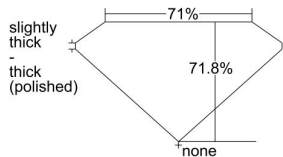

GIA®

FACSIMILE

GIA REPORT 1445028529

Verify this report at GIA.edu

GIA NATURAL DIAMOND DOSSIER®

July 14, 2022
GIA Report Number 1445028529
Shape and Cutting Style ..... Square Modified Brilliant
Measurements ..... 4.41 x 4.37 x 3.13 mm

GRADING RESULTS

Carat Weight ..... 0.50 carat
Color Grade ..... D
Clarity Grade VS1

ADDITIONAL GRADING INFORMATION

Polish ..... Excellent
Symmetry ..... Excellent
Fluorescence ..... None
Clarity Characteristics..... Crystal, Cloud, Needle, Pinpoint
Inscription(s): GIA 1445028529

PROPORTIONS

Profile not to actual proportions

GRADING SCALES

GIA COLOR SCALE		GIA CLARITY SCALE			
COLORLESS	D	VERY VERY SLIGHTLY INCLUDED	FLAWLESS		
	E		INTERNALLY FLAWLESS		
	F	VERY SLIGHTLY INCLUDED	VS₁		
	G		VS₂		
	H		VS₁		
	NEAR COLORLESS	I	SLIGHTLY INCLUDED	VS₂	
		J		SI₁	
		FAINT	K	INCLUDED	SI₂
			L		I₁
			M		I₂
VERT LIGHT	N	LIGHT	I₃		
	O				
	P				
	Q				
	R