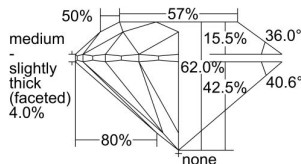

GIA®

FACSIMILE

GIA REPORT 1445087778

Verify this report at GIA.edu

GIA NATURAL DIAMOND DOSSIER®

July 19, 2022
GIA Report Number 1445087778
Shape and Cutting Style ..... Round Brilliant
Measurements ..... 4.45 - 4.48 x 2.77 mm

GRADING RESULTS

Carat Weight ..... 0.34 carat
Color Grade I
Clarity Grade VS1
Cut Grade ..... Excellent

ADDITIONAL GRADING INFORMATION

Polish ..... Excellent
Symmetry ..... Excellent
Fluorescence ..... None
Clarity Characteristics ..... Crystal, Pinpoint
Inscription(s): GIA 1445087778

PROPORTIONS

Profile to actual proportions

GRADING SCALES

GIA COLOR SCALE	GIA CLARITY SCALE	GIA CUT SCALE	
D	FLAWLESS	EXCELLENT	
E	INTERNALLY FLAWLESS		
F		VVS₁	VERY GOOD
G	VVS₂		
H	VS₁	GOOD	
I	VS₂		
J	SI₁	FAIR	
K	SI₂		
L	I₁	POOR	
M	I₂		
N	I₃		
O			
P			
Q			
R			
S			
T			
U			
V			
W			
X			
Y			
Z