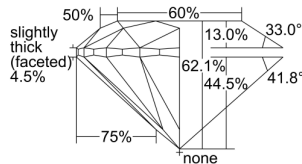

GIA®

FACSIMILE

GIA REPORT

1445216228

Verify this report at GIA.edu

GIA NATURAL DIAMOND DOSSIER®

August 02, 2022
GIA Report Number 1445216228
Shape and Cutting Style ..... Round Brilliant
Measurements ..... 5.36 - 5.40 x 3.34 mm

GRADING RESULTS

Carat Weight ..... 0.60 carat
Color Grade ..... K
Clarity Grade S11
Cut Grade ..... Excellent

ADDITIONAL GRADING INFORMATION

Polish ..... Excellent
Symmetry ..... Excellent
Fluorescence ..... Faint
Clarity Characteristics ..... Crystal
Inscription(s): GIA 1445216228

PROPORTIONS

Profile to actual proportions

GRADING SCALES

GIA COLOR SCALE	GIA CLARITY SCALE	GIA CUT SCALE	
D	FLAWLESS	EXCELLENT	
E	INTERNALLY FLAWLESS		
F		VVS₁	VERY GOOD
G	VVS₂		
H	VS₁	GOOD	
I	VS₂		
J	S1₁	FAIR	
K	S1₂		
L	I₁	POOR	
M	I₂		
N	I₃		
O			
P			
Q			
R			
S			
T			
U			
V			
W			
X			
Y			
Z