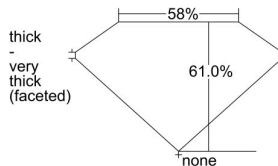

GIA®

FACSIMILE

GIA REPORT 1445268719

Verify this report at GIA.edu

GIA NATURAL DIAMOND DOSSIER®

August 05, 2022
GIA Report Number 1445268719
Shape and Cutting Style ..... Heart Brilliant
Measurements ..... 5.45 x 6.04 x 3.68 mm

GRADING RESULTS

Carat Weight ..... 0.71 carat
Color Grade ..... D
Clarity Grade VVS2

ADDITIONAL GRADING INFORMATION

Polish ..... Excellent
Symmetry ..... Excellent
Fluorescence ..... Medium Blue
Clarity Characteristics ..... Pinpoint
Inscription(s): GIA 1445268719

PROPORTIONS

Profile not to actual proportions

GRADING SCALES

GIA COLOR SCALE		GIA CLARITY SCALE			
COLORLESS	D	VERY VERY SLIGHTLY INCLUDED	FLAWLESS		
	E		INTERNALLY FLAWLESS		
	F	VERY SLIGHTLY INCLUDED	VVS₁		
	G		VVS₂		
	H		VS₁		
	NEAR COLORLESS	I	SLIGHTLY INCLUDED	VS₂	
		J		SI₁	
		FAINT	K	INCLUDED	SI₂
			L		I₁
			M		I₂
VERT LIGHT	N	LIGHT	I₃		
	O				
	P				
	Q				
	R