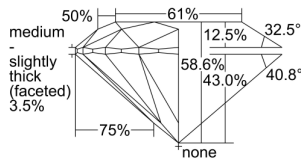

GIA®

FACSIMILE

GIA REPORT

1445349447

Verify this report at GIA.edu

GIA NATURAL DIAMOND DOSSIER®

August 12, 2022
GIA Report Number 1445349447
Shape and Cutting Style ..... Round Brilliant
Measurements ..... 6.42 - 6.44 x 3.77 mm

GRADING RESULTS

Carat Weight ..... 0.95 carat
Color Grade ..... J
Clarity Grade S11
Cut Grade ..... Excellent

ADDITIONAL GRADING INFORMATION

Polish ..... Excellent
Symmetry ..... Excellent
Fluorescence ..... None
Clarity Characteristics ..... Cloud
Inscription(s): GIA 1445349447

PROPORTIONS

GRADING SCALES

GIA COLOR SCALE	GIA CLARITY SCALE	GIA CUT SCALE	
D	FLAWLESS	EXCELLENT	
E	INTERNALLY FLAWLESS		
F		VVS₁	VERY GOOD
G	VVS₂		
H	VS₁	GOOD	
I	VS₂		
J	S1₁	FAIR	
K	S1₂		
L	I₁	POOR	
M	I₂		
N	I₃		
O			
P			
Q			
R			
S			
T			
U			
V			
W			
X			
Y			
Z