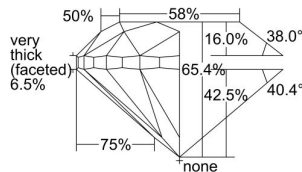

GIA®

FACSIMILE

GIA REPORT 1445364743

Verify this report at GIA.edu

GIA NATURAL DIAMOND DOSSIER®

August 16, 2022
GIA Report Number 1445364743
Shape and Cutting Style ..... Round Brilliant
Measurements ..... 4.89 - 4.92 x 3.21 mm

GRADING RESULTS

Carat Weight ..... 0.51 carat
Color Grade ..... D
Clarity Grade S11
Cut Grade ..... Good

ADDITIONAL GRADING INFORMATION

Polish ..... Excellent
Symmetry ..... Excellent
Fluorescence ..... None
Clarity Characteristics ..... Crystal
Inscription(s): GIA 1445364743

PROPORTIONS

Profile to actual proportions

GRADING SCALES

GIA COLOR SCALE	GIA CLARITY SCALE	GIA CUT SCALE	
D	FLAWLESS	EXCELLENT	
E	INTERNALLY FLAWLESS		
F		VVS₁	VERY GOOD
G	VVS₂		
H	VS₁	GOOD	
I	VS₂		
J	S1₁	FAIR	
K	S1₂		
L	I₁	POOR	
M	I₂		
N	I₃		
O			
P			
Q			
R			
S			
T			
U			
V			
W			
X			
Y			
Z