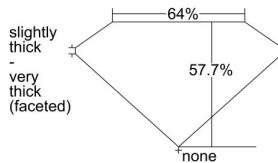

GIA®

FACSIMILE

GIA REPORT 1445492985

Verify this report at GIA.edu

GIA NATURAL DIAMOND DOSSIER®

August 26, 2022
GIA Report Number 1445492985
Shape and Cutting Style ..... Heart Brilliant
Measurements ..... 4.94 x 5.09 x 2.94 mm

GRADING RESULTS

Carat Weight ..... 0.43 carat
Color Grade ..... D
Clarity Grade VVS1

ADDITIONAL GRADING INFORMATION

Polish ..... Very Good
Symmetry ..... Excellent
Fluorescence ..... None
Clarity Characteristics ..... Feather
Inscription(s): GIA 1445492985

PROPORTIONS

Profile not to actual proportions

GRADING SCALES

GIA COLOR SCALE		GIA CLARITY SCALE	
COLORLESS	D	VERY VERY SLIGHTLY INCLUDED	FLAWLESS
	E		INTERNALLY FLAWLESS
	F		VVS₁
	G		VVS₂
	H		VS₁
	I		VS₂
	J		SI₁
	K		SI₂
	L		I₁
	M		I₂
NEAR COLORLESS	N	SLIGHTLY INCLUDED	I₃
	O		
	P		
	Q		
FAINT	R		
	S		
	T		
	U		
VERY LIGHT	V		
	W		
	X		
	Y		
LIGHT	Z