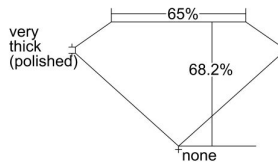

GIA®

FACSIMILE

GIA REPORT 1445512961

Verify this report at GIA.edu

GIA NATURAL DIAMOND DOSSIER®

August 30, 2022
GIA Report Number 1445512961
Shape and Cutting Style ..... Square Emerald Cut
Measurements ..... 4.77 x 4.76 x 3.24 mm

GRADING RESULTS

Carat Weight ..... 0.70 carat
Color Grade ..... H
Clarity Grade VS2

ADDITIONAL GRADING INFORMATION

Polish ..... Excellent
Symmetry ..... Very Good
Fluorescence ..... None
Clarity Characteristics ..... Crystal
Inscription(s): GIA 1445512961

PROPORTIONS

Profile not to actual proportions

GRADING SCALES

GIA COLOR SCALE		GIA CLARITY SCALE			
COLORLESS	D	VERY VERY SLIGHTLY INCLUDED	FLAWLESS		
	E		INTERNALLY FLAWLESS		
	F	VERY SLIGHTLY INCLUDED	VVS₁		
	G		VVS₂		
	H		VS₁		
	NEAR COLORLESS	I	SLIGHTLY INCLUDED	VS₂	
		J		SI₁	
		FAINT	K	INCLUDED	SI₂
			L		I₁
			M		I₂
VERT LIGHT	N	LIGHT	I₃		
	O				
	P				
	Q				
	R