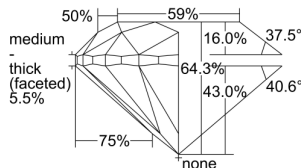

GIA®

FACSIMILE

GIA REPORT

1445667846

Verify this report at GIA.edu

GIA NATURAL DIAMOND DOSSIER®

September 15, 2022
GIA Report Number 1445667846
Shape and Cutting Style ..... Round Brilliant
Measurements ..... 5.49 - 5.56 x 3.55 mm

GRADING RESULTS

Carat Weight ..... 0.70 carat
Color Grade ..... G
Clarity Grade VS1
Cut Grade ..... Very Good

ADDITIONAL GRADING INFORMATION

Polish ..... Excellent
Symmetry ..... Very Good
Fluorescence ..... None
Clarity Characteristics.... Cloud, Crystal, Indented Natural, Needle
Inscription(s): GIA 1445667846

PROPORTIONS

Profile to actual proportions

GRADING SCALES

GIA COLOR SCALE

COLORESS	D
	E
	F
	G
	H
	I
	J
NEAR COLORESS	K
	L
FAINT	M
	N
	O
	P
VERY LIGHT	Q
	R
	S
	T
	U
	V
	W
	X
	Y
LIGHT	Z

GIA CLARITY SCALE

VERY VERY SLIGHTLY INCLUDED	FLAWLESS
	INTERNALLY FLAWLESS
VERY SLIGHTLY INCLUDED	VVS₁
	VVS₂
SLIGHTLY INCLUDED	VS₁
	VS₂
INCLUDED	SI₁
	SI₂
INCLUDED	I₁
	I₂
	I₃

GIA CUT SCALE

EXCELLENT	VERY VERY SLIGHTLY INCLUDED	VERY SLIGHTLY INCLUDED	SLIGHTLY INCLUDED	INCLUDED	FLAWLESS
					INTERNALLY FLAWLESS
VERY GOOD	VERY SLIGHTLY INCLUDED	SLIGHTLY INCLUDED	INCLUDED	VVS₁	
				VVS₂	
GOOD	SLIGHTLY INCLUDED	INCLUDED	VS₁		
			VS₂		
FAIR	INCLUDED	SI₁			
		SI₂			
POOR	INCLUDED	I₁			
		I₂			
		I₃