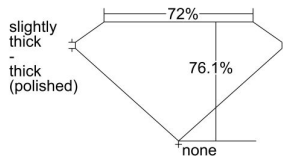

GIA®

FACSIMILE

GIA REPORT 1445822590

Verify this report at GIA.edu

GIA NATURAL DIAMOND DOSSIER®

September 29, 2022
GIA Report Number 1445822590
Shape and Cutting Style ..... **Cut-Cornered Rectangular Modified Brilliant**
Measurements ..... 4.64 x 3.79 x 2.89 mm

GRADING RESULTS

Carat Weight ..... 0.40 carat
Color Grade ..... D
Clarity Grade S11

ADDITIONAL GRADING INFORMATION

Polish ..... Excellent
Symmetry ..... Excellent
Fluorescence ..... None
Clarity Characteristics ..... Cloud, Crystal
Inscription(s): GIA 1445822590

PROPORTIONS

Profile not to actual proportions

GRADING SCALES

GIA COLOR SCALE		GIA CLARITY SCALE			
COLORLESS	D	VERY VERY SLIGHTLY INCLUDED	FLAWLESS		
	E		INTERNALLY FLAWLESS		
	F	VERY SLIGHTLY INCLUDED	VVS₁		
	G		VVS₂		
	H		VS₁		
	NEAR COLORLESS	I	SLIGHTLY INCLUDED	VS₂	
		J		S1₁	
		FAINT	K	INCLUDED	S1₂
			L		I₁
			M		I₂
VERT LIGHT			N	INCLUDED	I₃
	O				
	P				
	Q				
	R				
	S				
LIGHT	T				
	U				
	V				
	W				
	X				
	Y				
Z