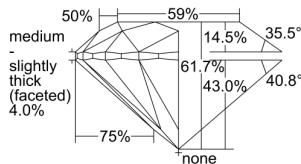

GIA®

FACSIMILE

GIA REPORT 1445829673

Verify this report at GIA.edu

GIA NATURAL DIAMOND DOSSIER®

September 29, 2022
GIA Report Number 1445829673
Shape and Cutting Style ..... Round Brilliant
Measurements ..... 6.05 - 6.07 x 3.74 mm

GRADING RESULTS

Carat Weight ..... 0.85 carat
Color Grade ..... K
Clarity Grade VS2
Cut Grade ..... Excellent

ADDITIONAL GRADING INFORMATION

Polish ..... Excellent
Symmetry ..... Excellent
Fluorescence ..... Faint
Clarity Characteristics ..... Crystal, Feather
Inscription(s): GIA 1445829673

PROPORTIONS

Profile to actual proportions

GRADING SCALES

GIA COLOR SCALE	GIA CLARITY SCALE	GIA CUT SCALE	
D	FLAWLESS	EXCELLENT	
E	INTERNALLY FLAWLESS		
F		VVS₁	VERY GOOD
G	VVS₂		
H	VS₁	GOOD	
I	VS₂		
J	SI₁	FAIR	
K	SI₂		
L	I₁	POOR	
M	I₂		
N	I₃		
O			
P			
Q			
R			
S			
T			
U			
V			
W			
X			
Y			
Z