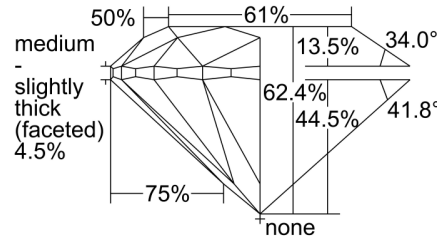

GIA NATURAL DIAMOND GRADING REPORT

July 15, 2022
GIA Report Number 1447006862
Shape and Cutting Style ..... Round Brilliant
Measurements ..... 7.73 - 7.76 x 4.83 mm

GRADING RESULTS

Carat Weight ..... 1.80 carat
Color Grade ..... K
Clarity Grade VVS2
Cut Grade ..... Excellent

ADDITIONAL GRADING INFORMATION

Polish ..... Excellent
Symmetry ..... Excellent
Fluorescence ..... Strong Blue
Inscription(s): GIA 1447006862
Comments: Additional pinpoints are not shown.

PROPORTIONS

Profile to actual proportions