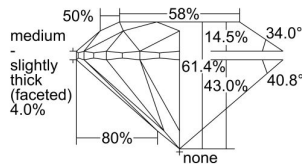

GIA®

FACSIMILE

GIA REPORT

1447062221

Verify this report at GIA.edu

GIA NATURAL DIAMOND DOSSIER®

July 15, 2022
GIA Report Number **1447062221**
Shape and Cutting Style ..... **Round Brilliant**
Measurements ..... **4.73 - 4.77 x 2.91 mm**

GRADING RESULTS

Carat Weight ..... **0.40 carat**
Color Grade ..... **F**
Clarity Grade **S11**
Cut Grade ..... **Excellent**

ADDITIONAL GRADING INFORMATION

Polish ..... **Excellent**
Symmetry ..... **Excellent**
Fluorescence ..... **None**
Clarity Characteristics ..... **Feather**
Inscription(s): **GIA 1447062221**

PROPORTIONS

Profile to actual proportions

GRADING SCALES

GIA COLOR SCALE

COLORLESS	D
	E
	F
	G
	H
	I
	J
NEAR COLORLESS	K
	L
Faint	M
	N
	O
	P
	Q
	R
	S
	T
	U
	V
	W
	X
	Y
Light	Z

GIA CLARITY SCALE

FLAWLESS	INTERNAL FLAWLESS	
		FLAWLESS
VERY VERY SLIGHTLY INCLUDED	VVS₁	
	VVS₂	
VERY SLIGHTLY INCLUDED	VS₁	
	VS₂	
SLIGHTLY INCLUDED	SI₁	
	SI₂	
INCLUDED	I₁	
	I₂	
	I₃	

GIA CUT SCALE

EXCELLENT	
	VERY GOOD
GOOD	
FAIR	
POOR