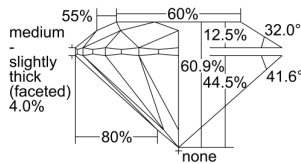

GIA®

FACSIMILE

GIA REPORT 1447071464

Verify this report at GIA.edu

GIA NATURAL DIAMOND DOSSIER®

July 18, 2022
GIA Report Number **1447071464**
Shape and Cutting Style ..... **Round Brilliant**
Measurements ..... **4.91 - 4.94 x 3.00 mm**

GRADING RESULTS

Carat Weight ..... **0.44 carat**
Color Grade ..... **G**
Clarity Grade **VS1**
Cut Grade ..... **Excellent**

ADDITIONAL GRADING INFORMATION

Polish ..... **Excellent**
Symmetry ..... **Excellent**
Fluorescence ..... **None**
Clarity Characteristics..... **Cloud, Crystal, Feather**
Inscription(s): **GIA 1447071464**

PROPORTIONS

Profile to actual proportions

GRADING SCALES

GIA COLOR SCALE	GIA CLARITY SCALE	GIA CUT SCALE	
D	FLAWLESS	EXCELLENT	
E	INTERNALLY FLAWLESS		
F		VVS₁	VERY GOOD
G	VVS₂		
H	VS₁	GOOD	
I	VS₂		
J	SI₁	FAIR	
K	SI₂		
L	I₁	POOR	
M	I₂		
N	I₃		
O			
P			
Q			
R			
S			
T			
U			
V			
W			
X			
Y			
Z