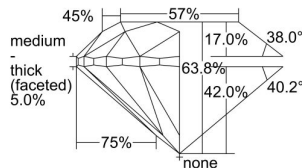

GIA®

FACSIMILE

GIA REPORT

1447334181

Verify this report at GIA.edu

GIA NATURAL DIAMOND DOSSIER®

August 18, 2022
GIA Report Number **1447334181**
Shape and Cutting Style ..... **Round Brilliant**
Measurements ..... **3.84 - 3.87 x 2.46 mm**

GRADING RESULTS

Carat Weight ..... **0.23 carat**
Color Grade ..... **D**
Clarity Grade **VS1**
Cut Grade ..... **Very Good**

ADDITIONAL GRADING INFORMATION

Polish ..... **Excellent**
Symmetry ..... **Very Good**
Fluorescence ..... **None**
Clarity Characteristics..... **Indented Natural, Needle, Pinpoint**
Inscription(s): **GIA 1447334181**

PROPORTIONS

Profile to actual proportions

GRADING SCALES

GIA COLOR SCALE

COLORLESS	D
	E
	F
	G
	H
	I
	J
NEAR COLORLESS	K
	L
Faint	M
	N
	O
	P
Very Light	Q
	R
	S
	T
	U
	V
Light	W
	X
	Y
	Z

GIA CLARITY SCALE

FLAWLESS	VERY VERY SLIGHTLY INCLUDED	VVS₁	
			VVS₂
INTERNALLY FLAWLESS	VERY SLIGHTLY INCLUDED	VS₁	
		VS₂	
SLIGHTLY INCLUDED	SLIGHTLY INCLUDED	SI₁	
		SI₂	
INCLUDED	INCLUDED	I₁	
		I₂	
		I₃	

GIA CUT SCALE

EXCELLENT	VERY GOOD	GOOD	FAIR	POOR