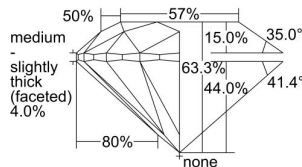

GIA®

FACSIMILE

GIA REPORT

1447465853

Verify this report at GIA.edu

GIA NATURAL DIAMOND DOSSIER®

August 25, 2022
GIA Report Number 1447465853
Shape and Cutting Style ..... Round Brilliant
Measurements ..... 4.66 - 4.70 x 2.96 mm

GRADING RESULTS

Carat Weight ..... 0.40 carat
Color Grade ..... G
Clarity Grade VS1
Cut Grade ..... Excellent

ADDITIONAL GRADING INFORMATION

Polish ..... Excellent
Symmetry ..... Excellent
Fluorescence ..... Medium Blue
Clarity Characteristics..... Crystal, Pinpoint, Indented Natural
Inscription(s): GIA 1447465853

PROPORTIONS

Profile to actual proportions

GRADING SCALES

GIA COLOR SCALE

COLORLESS	D
	E
	F
	G
	H
	I
	J
NEAR COLORLESS	K
	L
	M
	N
	O
	P
	R
	S
	T
	U
	V
	W
	X
	Y
	Z

GIA CLARITY SCALE

FLAWLESS	VERY VERY SLIGHTLY INCLUDED	VS₁	VS₂	SI₁	SI₂	I₁	I₂	I₃	
									FLAWLESS
INTERNALLY FLAWLESS	VERY SLIGHTLY INCLUDED	VS₁	VS₂	SI₁	SI₂	I₁	I₂	I₃	

GIA CUT SCALE

EXCELLENT
VERY GOOD
GOOD
FAIR
POOR