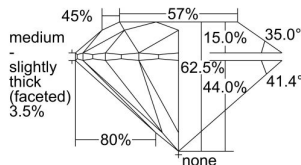

GIA®

FACSIMILE

GIA REPORT 1447507474

Verify this report at GIA.edu

GIA NATURAL DIAMOND DOSSIER®

September 06, 2022
GIA Report Number **1447507474**
Shape and Cutting Style ..... **Round Brilliant**
Measurements ..... **4.16 - 4.18 x 2.61 mm**

GRADING RESULTS

Carat Weight ..... **0.27 carat**
Color Grade ..... **F**
Clarity Grade **VVS1**
Cut Grade ..... **Excellent**

ADDITIONAL GRADING INFORMATION

Polish ..... **Excellent**
Symmetry ..... **Excellent**
Fluorescence ..... **None**
Clarity Characteristics..... **Needle**
Inscription(s): **GIA 1447507474**

PROPORTIONS

Profile to actual proportions

GRADING SCALES

GIA COLOR SCALE	GIA CLARITY SCALE	GIA CUT SCALE
D	FLAWLESS	EXCELLENT
E	INTERNALLY FLAWLESS	
F	VVS₁	VERY GOOD
G		
H	VS₁	GOOD
I		
J	VS₂	FAIR
K		
L	SI₁	POOR
M		
N	I₁	
O		
P	I₂	
Q		
R	I₃	
S		
T		
U		
V		
W		
X		
Y		
Z