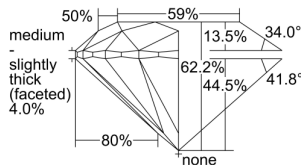

GIA®

FACSIMILE

GIA REPORT 1448015015

Verify this report at GIA.edu

GIA NATURAL DIAMOND DOSSIER®

July 13, 2022
GIA Report Number 1448015015
Shape and Cutting Style ..... Round Brilliant
Measurements ..... 5.07 - 5.10 x 3.16 mm

GRADING RESULTS

Carat Weight ..... 0.50 carat
Color Grade ..... G
Clarity Grade S11
Cut Grade ..... Excellent

ADDITIONAL GRADING INFORMATION

Polish ..... Excellent
Symmetry ..... Excellent
Fluorescence ..... None
Clarity Characteristics ..... Crystal
Inscription(s): GIA 1448015015

PROPORTIONS

Profile to actual proportions

GRADING SCALES

GIA COLOR SCALE	GIA CLARITY SCALE	GIA CUT SCALE	
D	FLAWLESS	EXCELLENT	
E	INTERNALLY FLAWLESS		
F		VVS₁	VERY GOOD
G	VVS₂		
H	VS₁	GOOD	
I	VS₂		
J	S1₁	FAIR	
K	S1₂		
L	I₁	POOR	
M	I₂		
N	I₃		
O			
P			
Q			
R			
S			
T			
U			
V			
W			
X			
Y			
Z