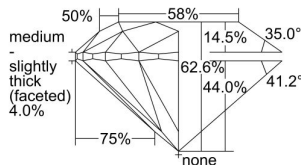

GIA®

FACSIMILE

GIA REPORT 1448050542

Verify this report at GIA.edu

GIA NATURAL DIAMOND DOSSIER®

July 14, 2022
GIA Report Number 1448050542
Shape and Cutting Style ..... Round Brilliant
Measurements ..... 6.14 - 6.20 x 3.86 mm

GRADING RESULTS

Carat Weight ..... 0.91 carat
Color Grade ..... J
Clarity Grade VS2
Cut Grade ..... Excellent

ADDITIONAL GRADING INFORMATION

Polish ..... Excellent
Symmetry ..... Excellent
Fluorescence ..... Medium Blue
Clarity Characteristics ..... Crystal
Inscription(s): GIA 1448050542

PROPORTIONS

Profile to actual proportions

GRADING SCALES

GIA COLOR SCALE	GIA CLARITY SCALE	GIA CUT SCALE	
D	FLAWLESS	EXCELLENT	
E	INTERNALLY FLAWLESS		
F		VVS₁	VERY GOOD
G	VVS₂		
H	VS₁	GOOD	
I	VS₂		
J	SI₁	FAIR	
K	SI₂		
L	I₁	POOR	
M	I₂		
N	I₃		
O			
P			
Q			
R			
S			
T			
U			
V			
W			
X			
Y			
Z