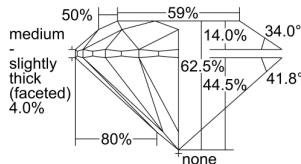

GIA®

FACSIMILE

GIA REPORT 1448073446

Verify this report at GIA.edu

GIA NATURAL DIAMOND DOSSIER®

July 19, 2022
GIA Report Number **1448073446**
Shape and Cutting Style ..... **Round Brilliant**
Measurements ..... **5.04 - 5.10 x 3.17 mm**

GRADING RESULTS

Carat Weight ..... **0.50 carat**
Color Grade ..... **G**
Clarity Grade **VVS2**
Cut Grade ..... **Excellent**

ADDITIONAL GRADING INFORMATION

Polish ..... **Very Good**
Symmetry ..... **Very Good**
Fluorescence ..... **None**
Clarity Characteristics..... **Pinpoint, Cloud, Indented Natural**
Inscription(s): **GIA 1448073446**

PROPORTIONS

Profile to actual proportions

GRADING SCALES

GIA COLOR SCALE

COLORED	D
	E
	F
	G
	H
	I
	J
NEAR COLORLESS	K
	L
	M
	N
	O
	P
	Q
	R
	S
	T
	U
	V
	W
	X
	Y
LIGHT	Z

GIA CLARITY SCALE

VERY VERY SLIGHTLY INCLUDED	FLAWLESS
	INTERNALLY FLAWLESS
VERY SLIGHTLY INCLUDED	VVS₁
	VVS₂
SLIGHTLY INCLUDED	VS₁
	VS₂
INCLUDED	SI₁
	SI₂
	I₁
	I₂
	I₃

GIA CUT SCALE

EXCELLENT
VERY GOOD
GOOD
FAIR
POOR