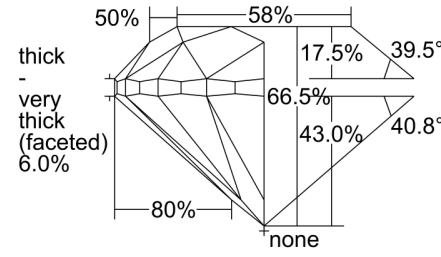

### GRADING RESULTS

Carat Weight ..... 1.00 carat

Color Grade ..... I

Clarity Grade ..... VS2

Cut Grade ..... Good

### PROPORTIONS

Profile to actual proportions

### CLARITY CHARACTERISTICS