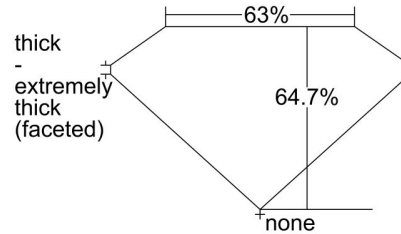

GIA NATURAL DIAMOND GRADING REPORT

August 05, 2022
 GIA Report Number 1448266980
 Shape and Cutting Style Oval Brilliant
 Measurements 8.07 x 5.89 x 3.81 mm

GRADING RESULTS

Carat Weight 1.20 carat
 Color Grade D
 Clarity Grade VS1

ADDITIONAL GRADING INFORMATION

Polish Excellent
 Symmetry Excellent
 Fluorescence Faint
 Inscription(s): GIA 1448266980
Comments: Pinpoints are not shown.

PROPORTIONS

Profile not to actual proportions

CLARITY CHARACTERISTICS

KEY TO SYMBOLS*

- Crystal
- ∖ Needle
- ☉ Cloud
- ∩ Indented Natural

* Red symbols denote internal characteristics (inclusions). Green or black symbols denote external characteristics (blemishes). Diagram is an approximate representation of the diamond, and symbols shown indicate type, position, and approximate size of clarity characteristics. All clarity characteristics may not be shown. Details of finish are not shown.