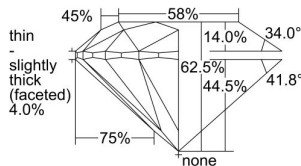

GIA®

FACSIMILE

GIA REPORT 1448274956

Verify this report at GIA.edu

GIA NATURAL DIAMOND DOSSIER®

August 04, 2022
GIA Report Number 1448274956
Shape and Cutting Style ..... Round Brilliant
Measurements ..... 5.07 - 5.10 x 3.18 mm

GRADING RESULTS

Carat Weight ..... 0.50 carat
Color Grade ..... H
Clarity Grade S11
Cut Grade ..... Excellent

ADDITIONAL GRADING INFORMATION

Polish ..... Excellent
Symmetry ..... Excellent
Fluorescence ..... Faint
Clarity Characteristics ..... Feather, Crystal, Cloud
Inscription(s): GIA 1448274956

PROPORTIONS

Profile to actual proportions

GRADING SCALES

GIA COLOR SCALE

COLORESS	D
	E
	F
	G
	H
	I
	J
NEAR COLORESS	K
	L
FAIN	M
	N
	O
	P
VERY FAINT	Q
	R
	S
	T
	U
	V
	W
	X
	Y
LIGHT	Z

GIA CLARITY SCALE

VERY VERY SLIGHTLY INCLUDED	FLAWLESS
	INTERNALLY FLAWLESS
VERY SLIGHTLY INCLUDED	VVS₁
	VVS₂
SLIGHTLY INCLUDED	VS₁
	VS₂
INCLUDED	SI₁
	SI₂
	I₁
	I₂
	I₃

GIA CUT SCALE

EXCELLENT
VERY GOOD
GOOD
FAIR
POOR