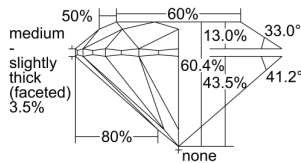

GIA®

FACSIMILE

GIA REPORT

1448276030

Verify this report at GIA.edu

GIA NATURAL DIAMOND DOSSIER®

August 04, 2022
GIA Report Number 1448276030
Shape and Cutting Style ..... Round Brilliant
Measurements ..... 5.72 - 5.77 x 3.47 mm

GRADING RESULTS

Carat Weight ..... 0.70 carat
Color Grade I
Clarity Grade S11
Cut Grade ..... Excellent

ADDITIONAL GRADING INFORMATION

Polish ..... Excellent
Symmetry ..... Excellent
Fluorescence ..... Faint
Clarity Characteristics ..... Feather
Inscription(s): GIA 1448276030

PROPORTIONS

Profile to actual proportions

GRADING SCALES

GIA COLOR SCALE	GIA CLARITY SCALE	GIA CUT SCALE	
D	FLAWLESS	EXCELLENT	
E	INTERNALLY FLAWLESS		
F		VVS₁	VERY GOOD
G	VVS₂		
H	VS₁	GOOD	
I	VS₂		
J	S1₁	FAIR	
K	S1₂		
L	I₁	POOR	
M	I₂		
N	I₃		
O			
P			
Q			
R			
S			
T			
U			
V			
W			
X			
Y			
Z