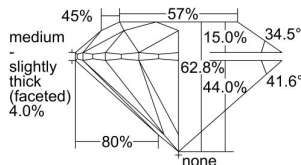

GIA®

FACSIMILE

GIA REPORT 1448679405

Verify this report at GIA.edu

GIA NATURAL DIAMOND DOSSIER®

September 21, 2022
GIA Report Number **1448679405**
Shape and Cutting Style ..... **Round Brilliant**
Measurements ..... **5.72 - 5.75 x 3.60 mm**

GRADING RESULTS

Carat Weight ..... **0.72 carat**
Color Grade ..... **D**
Clarity Grade **VS1**
Cut Grade ..... **Excellent**

ADDITIONAL GRADING INFORMATION

Polish ..... **Excellent**
Symmetry ..... **Excellent**
Fluorescence ..... **Faint**
Clarity Characteristics ..... **Crystal**
Inscription(s): **GIA 1448679405**

PROPORTIONS

Profile to actual proportions

GRADING SCALES

GIA COLOR SCALE

COLORLESS	D
	E
	F
	G
	H
	I
	J
NEAR COLORLESS	K
	L
FAIN	M
	N
	O
	P
VERY LIGHT	Q
	R
	S
	T
	U
	V
	W
	X
	Y
LIGHT	Z

GIA CLARITY SCALE

FLAWLESS	VERY VERY SLIGHTLY INCLUDED	VS₁	VS₂	VS₁	VS₂	SI₁	SI₂	I₁	I₂	I₃		
											FLAWLESS	INTERNALLY FLAWLESS

GIA CUT SCALE

EXCELLENT
VERY GOOD
GOOD
FAIR
POOR