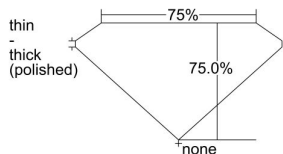

GIA®

FACSIMILE

GIA REPORT 1448724554

Verify this report at GIA.edu

GIA NATURAL DIAMOND DOSSIER®

September 20, 2022
GIA Report Number 1448724554
Shape and Cutting Style ..... Square Modified Brilliant
Measurements ..... 4.12 x 3.98 x 2.99 mm

GRADING RESULTS

Carat Weight ..... 0.40 carat
Color Grade ..... D
Clarity Grade SI2

ADDITIONAL GRADING INFORMATION

Polish ..... Excellent
Symmetry ..... Very Good
Fluorescence ..... None
Clarity Characteristics ..... Crystal
Inscription(s): GIA 1448724554

PROPORTIONS

Profile not to actual proportions

GRADING SCALES

GIA COLOR SCALE		GIA CLARITY SCALE			
COLORLESS	D	VERY VERY SLIGHTLY INCLUDED	FLAWLESS		
	E		INTERNALLY FLAWLESS		
	F		VVS₁		
	NEAR COLORLESS	G	VERY SLIGHTLY INCLUDED	VVS₂	
		H		VS₁	
		FAINT	I	SLIGHTLY INCLUDED	VS₂
			J		SI₁
			K		SI₂
	LIGHT	L	INCLUDED	I₁	
		M		I₂	
N		I₃			
O					
P					
Q					
R