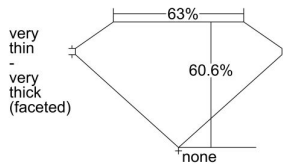

GIA®

FACSIMILE

GIA REPORT 1448799568

Verify this report at GIA.edu

GIA NATURAL DIAMOND DOSSIER®

September 27, 2022
GIA Report Number 1448799568
Shape and Cutting Style ..... Heart Brilliant
Measurements ..... 5.13 x 6.07 x 3.68 mm

GRADING RESULTS

Carat Weight ..... 0.72 carat
Color Grade ..... G
Clarity Grade SI1

ADDITIONAL GRADING INFORMATION

Polish ..... Very Good
Symmetry ..... Excellent
Fluorescence ..... Faint
Clarity Characteristics ..... Cloud, Crystal
Inscription(s): GIA 1448799568

PROPORTIONS

Profile not to actual proportions

GRADING SCALES

GIA COLOR SCALE		GIA CLARITY SCALE			
COLORLESS	D	VERY VERY SLIGHTLY INCLUDED	FLAWLESS		
	E		INTERNALLY FLAWLESS		
	F		VVS₁		
	G		VVS₂		
	NEAR COLORLESS	H	VERY SLIGHTLY INCLUDED	VS₁	
		I		VS₂	
		FAINT	J	SLIGHTLY INCLUDED	SI₁
			K		SI₂
	L		I₁		
	M		I₂		
N	I₃				
O					
VERT LIGHT	P	INCLUDED			
	Q				
	R				
	S				
	T				
	U				
	V				
LIGHT	W				
	X				
	Y				
	Z