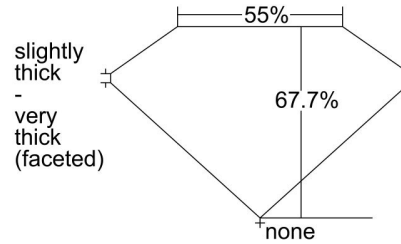

GIA NATURAL DIAMOND GRADING REPORT

September 29, 2022  
 GIA Report Number ..... 1448827733  
 Shape and Cutting Style ..... Oval Brilliant  
 Measurements ..... 7.98 x 5.24 x 3.54 mm

GRADING RESULTS

Carat Weight ..... 1.00 carat  
 Color Grade ..... J  
 Clarity Grade ..... SI2

ADDITIONAL GRADING INFORMATION

Polish ..... Excellent  
 Symmetry ..... Very Good  
 Fluorescence ..... Faint  
 Inscription(s): GIA 1448827733  
 Comments: Pinpoints are not shown.

PROPORTIONS

Profile not to actual proportions

CLARITY CHARACTERISTICS

KEY TO SYMBOLS\*

-  Feather
-  Crystal
-  Needle
-  Natural

\* Red symbols denote internal characteristics (inclusions). Green or black symbols denote external characteristics (blemishes). Diagram is an approximate representation of the diamond, and symbols shown indicate type, position, and approximate size of clarity characteristics. All clarity characteristics may not be shown. Details of finish are not shown.