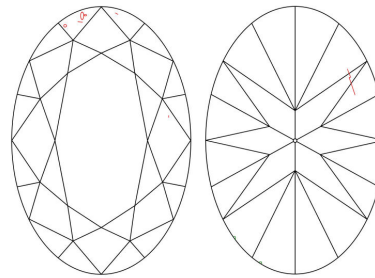

GIA NATURAL DIAMOND GRADING REPORT

September 29, 2022  
 GIA Report Number ..... 1448827733  
 Shape and Cutting Style ..... Oval Brilliant  
 Measurements ..... 7.98 x 5.24 x 3.54 mm

GRADING RESULTS

Carat Weight ..... 1.00 carat  
 Color Grade ..... J  
 Clarity Grade ..... SI2

ADDITIONAL GRADING INFORMATION

Polish ..... Excellent  
 Symmetry ..... Very Good  
 Fluorescence ..... Faint  
 Inscription(s): GIA 1448827733  
 Comments: Pinpoints are not shown.

PROPORTIONS

Profile not to actual proportions

CLARITY CHARACTERISTICS

KEY TO SYMBOLS\*

-  Feather
-  Crystal
-  Needle
-  Natural

\* Red symbols denote internal characteristics (inclusions). Green or black symbols denote external characteristics (blemishes). Diagram is an approximate representation of the diamond, and symbols shown indicate type, position, and approximate size of clarity characteristics. All clarity characteristics may not be shown. Details of finish are not shown.