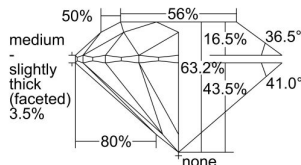

GIA®

FACSIMILE

GIA REPORT 1448868406

Verify this report at GIA.edu

GIA NATURAL DIAMOND DOSSIER®

October 03, 2022
GIA Report Number **1448868406**
Shape and Cutting Style ..... **Round Brilliant**
Measurements ..... **5.35 - 5.38 x 3.39 mm**

GRADING RESULTS

Carat Weight ..... **0.60 carat**
Color Grade ..... **K, Faint Brown**
Clarity Grade **VVS1**
Cut Grade ..... **Excellent**

ADDITIONAL GRADING INFORMATION

Polish ..... **Excellent**
Symmetry ..... **Excellent**
Fluorescence ..... **Faint**
Clarity Characteristics..... **Pinpoint, Internal Graining**
Inscription(s): **GIA 1448868406**

PROPORTIONS

Profile to actual proportions

GRADING SCALES

GIA COLOR SCALE	GIA CLARITY SCALE	GIA CUT SCALE	
D	FLAWLESS	EXCELLENT	
E	INTERNALLY FLAWLESS		
F		VVS₁	VERY GOOD
G	VVS₂		
H	VS₁	GOOD	
I	VS₂		
J	SI₁	FAIR	
K	SI₂		
L	I₁	POOR	
M	I₂		
N	I₃		
O			
P			
Q			
R			
S			
T			
U			
V			
W			
X			
Y			
Z