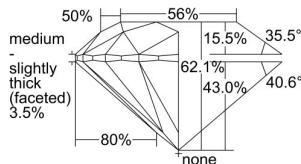

GIA®

FACSIMILE

GIA REPORT 1449074479

Verify this report at gia.edu

GIA NATURAL DIAMOND DOSSIER®

July 19, 2022
GIA Report Number **1449074479**
Shape and Cutting Style ..... **Round Brilliant**
Measurements ..... **5.78 - 5.82 x 3.60 mm**

GRADING RESULTS

Carat Weight ..... **0.74 carat**
Color Grade ..... **H**
Clarity Grade **VS2**
Cut Grade ..... **Excellent**

ADDITIONAL GRADING INFORMATION

Polish ..... **Excellent**
Symmetry ..... **Excellent**
Fluorescence ..... **None**
Clarity Characteristics ..... **Crystal**
Inscription(s): **GIA 1449074479**

PROPORTIONS

Profile to actual proportions

GRADING SCALES

GIA COLOR SCALE	GIA CLARITY SCALE	GIA CUT SCALE	
D	FLAWLESS	EXCELLENT	
E	INTERNALLY FLAWLESS		
F		VVS₁	VERY GOOD
G	VVS₂		
H	VS₁	GOOD	
I	VS₂		
J	SI₁	FAIR	
K	SI₂		
L	I₁	POOR	
M	I₂		
N	I₃		
O			
P			
Q			
R			
S			
T			
U			
V			
W			
X			
Y			
Z