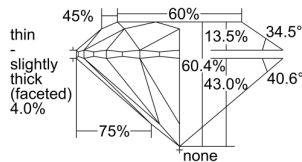

GIA®

FACSIMILE

GIA REPORT 1449137864

Verify this report at GIA.edu

GIA NATURAL DIAMOND DOSSIER®

July 22, 2022
GIA Report Number 1449137864
Shape and Cutting Style ..... Round Brilliant
Measurements ..... 5.08 - 5.13 x 3.08 mm

GRADING RESULTS

Carat Weight ..... 0.50 carat
Color Grade ..... E
Clarity Grade S11
Cut Grade ..... Excellent

ADDITIONAL GRADING INFORMATION

Polish ..... Excellent
Symmetry ..... Excellent
Fluorescence ..... None
Clarity Characteristics ..... Cloud, Crystal
Inscription(s): GIA 1449137864

PROPORTIONS

Profile to actual proportions