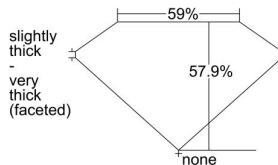

GIA®

FACSIMILE

GIA REPORT

1449161064

Verify this report at GIA.edu

GIA NATURAL DIAMOND DOSSIER®

August 03, 2022
GIA Report Number 1449161064
Shape and Cutting Style ..... Heart Brilliant
Measurements ..... 6.13 x 6.49 x 3.76 mm

GRADING RESULTS

Carat Weight ..... 0.91 carat
Color Grade ..... F
Clarity Grade ..... Internally Flawless

ADDITIONAL GRADING INFORMATION

Polish ..... Excellent
Symmetry ..... Very Good
Fluorescence ..... None
Clarity Characteristics ..... Minor Details of Polish
Inscription(s): GIA 1449161064

PROPORTIONS

Profile not to actual proportions

GRADING SCALES

GIA COLOR SCALE		GIA CLARITY SCALE			
COLORLESS	D	VERY VERY SLIGHTLY INCLUDED	FLAWLESS		
	E		INTERNALLY FLAWLESS		
	F		VVS₁		
	G		VVS₂		
	NEAR COLORLESS	H	VERY SLIGHTLY INCLUDED	VS₁	
		I		VS₂	
		FAINT	J	SLIGHTLY INCLUDED	SI₁
			K		SI₂
	L		I₁		
	M		I₂		
N	I₃				
O					
VERT LIGHT	P	INCLUDED			
	Q				
	R				
	S				
	T				
	U				
	V				
LIGHT	W				
	X				
	Y				
	Z