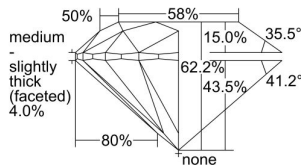

GIA®

FACSIMILE

GIA REPORT 1449162828

Verify this report at GIA.edu

GIA NATURAL DIAMOND DOSSIER®

July 28, 2022
GIA Report Number **1449162828**
Shape and Cutting Style ..... **Round Brilliant**
Measurements ..... **4.55 - 4.58 x 2.84 mm**

GRADING RESULTS

Carat Weight ..... **0.36 carat**
Color Grade ..... **H**
Clarity Grade **VS1**
Cut Grade ..... **Excellent**

ADDITIONAL GRADING INFORMATION

Polish ..... **Excellent**
Symmetry ..... **Excellent**
Fluorescence ..... **Medium Blue**
Clarity Characteristics..... **Crystal, Pinpoint**
Inscription(s): **GIA 1449162828**

PROPORTIONS

Profile to actual proportions

GRADING SCALES

GIA COLOR SCALE	GIA CLARITY SCALE	GIA CUT SCALE	
D	FLAWLESS	EXCELLENT	
E	INTERNALLY FLAWLESS		
F		VVS₁	VERY GOOD
G	VVS₂		
H	VS₁	GOOD	
I	VS₂		
J	SI₁	FAIR	
K	SI₂		
L	I₁	POOR	
M			
N			
O	I₂		
P			
Q	I₃		
R			
S			
T			
U			
V			
W			
X			
Y			
Z