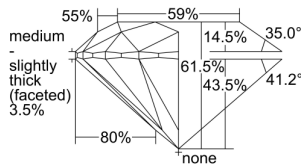

GIA®

FACSIMILE

GIA REPORT 1449254467

Verify this report at GIA.edu

GIA NATURAL DIAMOND DOSSIER®

June 04, 2024
GIA Report Number 1449254467
Shape and Cutting Style ..... Round Brilliant
Measurements ..... 5.69 - 5.72 x 3.51 mm

GRADING RESULTS

Carat Weight ..... 0.70 carat
Color Grade ..... F
Clarity Grade VS2
Cut Grade ..... Excellent

ADDITIONAL GRADING INFORMATION

Polish ..... Excellent
Symmetry ..... Excellent
Fluorescence ..... None
Clarity Characteristics..... Crystal, Cloud, Feather
Inscription(s): GIA 1449254467

PROPORTIONS

Profile to actual proportions

GRADING SCALES

GIA COLOR SCALE	GIA CLARITY SCALE	GIA CUT SCALE	
D	FLAWLESS	EXCELLENT	
E	INTERNALLY FLAWLESS		
F		VVS₁	VERY GOOD
G	VVS₂		
H	VS₁	GOOD	
I	VS₂		
J	SI₁	FAIR	
K	SI₂		
L	I₁	POOR	
M			
N			
O	I₂		
P			
Q	I₃		
R			
S			
T			
U			
V			
W			
X			
Y			
Z