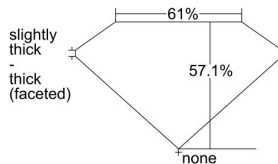

GIA®

FACSIMILE

GIA REPORT 1449327853

Verify this report at GIA.edu

GIA NATURAL DIAMOND DOSSIER®

August 09, 2022
GIA Report Number 1449327853
Shape and Cutting Style ..... Pear Brilliant
Measurements ..... 6.00 x 3.86 x 2.20 mm

GRADING RESULTS

Carat Weight ..... 0.30 carat
Color Grade ..... F
Clarity Grade SI2

ADDITIONAL GRADING INFORMATION

Polish ..... Excellent
Symmetry ..... Very Good
Fluorescence ..... None
Clarity Characteristics ..... Crystal, Cloud
Inscription(s): GIA 1449327853

PROPORTIONS

Profile not to actual proportions

GRADING SCALES

GIA COLOR SCALE		GIA CLARITY SCALE			
COLORLESS	D	VERY VERY SLIGHTLY INCLUDED	FLAWLESS		
	E		INTERNALLY FLAWLESS		
	F	VERY SLIGHTLY INCLUDED	VVS₁		
	G		VVS₂		
	H		VS₁		
	NEAR COLORLESS	I	SLIGHTLY INCLUDED	VS₂	
		J		SI₁	
		FAINT	K	INCLUDED	SI₂
			L		I₁
			M		I₂
VERT LIGHT	N	LIGHT	I₃		
	O				
	P				
	Q				
	R