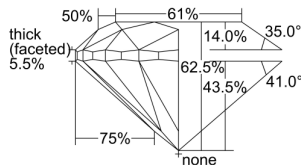

GIA®

FACSIMILE

GIA REPORT 1449368425

Verify this report at GIA.edu

GIA NATURAL DIAMOND DOSSIER®

August 16, 2022
GIA Report Number **1449368425**
Shape and Cutting Style ..... **Round Brilliant**
Measurements ..... **5.57 - 5.61 x 3.49 mm**

GRADING RESULTS

Carat Weight ..... **0.70 carat**
Color Grade ..... **K**
Clarity Grade **VVS2**
Cut Grade ..... **Very Good**

ADDITIONAL GRADING INFORMATION

Polish ..... **Excellent**
Symmetry ..... **Good**
Fluorescence ..... **Faint**
Clarity Characteristics..... **Cloud, Pinpoint, Indented Natural**
Inscription(s): **GIA 1449368425**

PROPORTIONS

Profile to actual proportions

GRADING SCALES

GIA COLOR SCALE	GIA CLARITY SCALE	GIA CUT SCALE	
D	FLAWLESS	EXCELLENT	
E	INTERNALLY FLAWLESS		
F		VVS₁	VERY GOOD
G	VVS₂		
H	VS₁	GOOD	
I	VS₂		
J	SI₁	FAIR	
K	SI₂		
L	I₁	POOR	
M			
N			
O	I₂		
P			
Q	I₃		
R			
S			
T			
U			
V			
W			
X			
Y			
Z