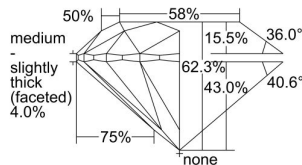

GIA®

FACSIMILE

GIA REPORT

1449711237

Verify this report at GIA.edu

GIA NATURAL DIAMOND DOSSIER®

September 19, 2022
GIA Report Number 1449711237
Shape and Cutting Style ..... Round Brilliant
Measurements ..... 6.10 - 6.15 x 3.82 mm

GRADING RESULTS

Carat Weight ..... 0.90 carat
Color Grade I
Clarity Grade VS1
Cut Grade ..... Excellent

ADDITIONAL GRADING INFORMATION

Polish ..... Excellent
Symmetry ..... Excellent
Fluorescence ..... Strong Blue
Clarity Characteristics ..... Cloud, Needle, Pinpoint
Inscription(s): GIA 1449711237

PROPORTIONS

Profile to actual proportions

GRADING SCALES

GIA COLOR SCALE	GIA CLARITY SCALE	GIA CUT SCALE	
D	FLAWLESS	EXCELLENT	
E	INTERNALLY FLAWLESS		
F		VVS₁	VERY GOOD
G	VVS₂		
H	VS₁	GOOD	
I	VS₂		
J	SI₁	FAIR	
K	SI₂		
L	I₁	POOR	
M	I₂		
N	I₃		
O			
P			
Q			
R			
S			
T			
U			
V			
W			
X			
Y			
Z