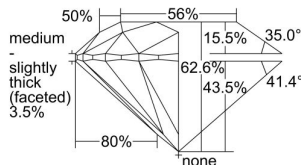

GIA®

FACSIMILE

GIA REPORT 1449747046

Verify this report at GIA.edu

GIA NATURAL DIAMOND DOSSIER®

September 21, 2022
GIA Report Number **1449747046**
Shape and Cutting Style ..... **Round Brilliant**
Measurements ..... **3.90 - 3.91 x 2.45 mm**

GRADING RESULTS

Carat Weight ..... **0.23 carat**
Color Grade ..... **J**
Clarity Grade **S11**
Cut Grade ..... **Excellent**

ADDITIONAL GRADING INFORMATION

Polish ..... **Excellent**
Symmetry ..... **Very Good**
Fluorescence ..... **Strong Blue**
Clarity Characteristics ..... **Crystal, Cloud**
Inscription(s): **GIA 1449747046**

PROPORTIONS

Profile to actual proportions