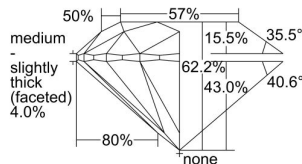

GIA®

FACSIMILE

GIA REPORT

1449785362

Verify this report at GIA.edu

GIA NATURAL DIAMOND DOSSIER®

September 30, 2022

GIA Report Number **1449785362**

Shape and Cutting Style ..... **Round Brilliant**

Measurements ..... **5.24 - 5.27 x 3.27 mm**

GRADING RESULTS

Carat Weight ..... **0.56 carat**

Color Grade ..... **K**

Clarity Grade **VS1**

Cut Grade ..... **Excellent**

ADDITIONAL GRADING INFORMATION

Polish ..... **Excellent**

Symmetry ..... **Excellent**

Fluorescence ..... **Medium Blue**

Clarity Characteristics..... **Crystal, Feather, Needle, Pinpoint**

Inscription(s): **GIA 1449785362**

PROPORTIONS

Profile to actual proportions

GRADING SCALES

GIA
COLOR
SCALE

COLORLESS	D
	E
	F
	G
	H
	I
	J
NEAR COLORLESS	K
	L
Faint	M
	N
	O
	P
	Q
Very Light	R
	S
	T
	U
	V
	W
	X
	Y
Light	Z

GIA
CLARITY
SCALE

FLAWLESS	VERY VERY SLIGHTLY INCLUDED	VVS₁	
			VVS₂
INTERNALLY FLAWLESS	VERY SLIGHTLY INCLUDED	VS₁	
		VS₂	
SLIGHTLY INCLUDED	SLIGHTLY INCLUDED	SI₁	
		SI₂	
INCLUDED	INCLUDED	I₁	
		I₂	
		I₃	

GIA
CUT
SCALE

EXCELLENT	VERY GOOD	GOOD	FAIR	POOR