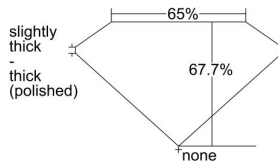

GIA®

FACSIMILE

GIA REPORT 1449927234

Verify this report at GIA.edu

GIA NATURAL DIAMOND DOSSIER®

October 11, 2022
GIA Report Number 1449927234
Shape and Cutting Style ..... **Cut-Cornered Rectangular Modified Brilliant**
Measurements ..... 6.37 x 4.36 x 2.95 mm

GRADING RESULTS

Carat Weight ..... 0.70 carat
Color Grade ..... E
Clarity Grade VVS2

ADDITIONAL GRADING INFORMATION

Polish ..... Excellent
Symmetry ..... Excellent
Fluorescence ..... Medium Blue
Clarity Characteristics.. **Cloud, Needle, Pinpoint, Surface Graining**
Inscription(s): GIA 1449927234

PROPORTIONS

Profile not to actual proportions

GRADING SCALES

GIA COLOR SCALE		GIA CLARITY SCALE			
COLORLESS	D	VERY VERY SLIGHTLY INCLUDED	FLAWLESS		
	E		INTERNALLY FLAWLESS		
	F	VERY SLIGHTLY INCLUDED	VVS₁		
	G		VVS₂		
	H		VS₁		
	NEAR COLORLESS	I	SLIGHTLY INCLUDED	VS₂	
		J		SI₁	
		FAINT	K	INCLUDED	SI₂
			L		I₁
			M		I₂
VERT LIGHT	N	LIGHT	I₃		
	O				
	P				
	Q				
	R