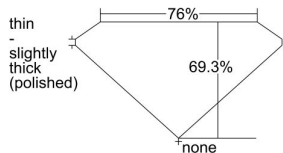

GIA®

FACSIMILE

GIA REPORT 1453258757

Verify this report at GIA.edu

GIA NATURAL DIAMOND DOSSIER®

November 28, 2022
GIA Report Number 1453258757
Shape and Cutting Style ..... Square Modified Brilliant
Measurements ..... 5.22 x 5.03 x 3.49 mm

GRADING RESULTS

Carat Weight ..... 0.74 carat
Color Grade ..... G
Clarity Grade VS1

ADDITIONAL GRADING INFORMATION

Polish ..... Excellent
Symmetry ..... Very Good
Fluorescence ..... None
Clarity Characteristics ..... Feather
Inscription(s): GIA 1453258757

PROPORTIONS

Profile not to actual proportions

GRADING SCALES

GIA COLOR SCALE		GIA CLARITY SCALE			
COLORLESS	D	VERY VERY SLIGHTLY INCLUDED	FLAWLESS		
	E		INTERNALLY FLAWLESS		
	F		VVS₁		
	NEAR COLORLESS	G	VERY SLIGHTLY INCLUDED	VVS₂	
		H		VS₁	
		FAINT	I	SLIGHTLY INCLUDED	VS₂
			J		SI₁
			K	INCLUDED	SI₂
	LIGHT	L	INCLUDED	I₁	
		M		I₂	
N		I₃			
O					
P					
Q					
R