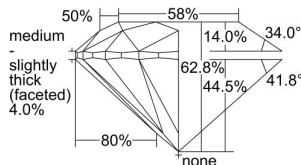

GIA®

FACSIMILE

GIA REPORT 1453295934

Verify this report at GIA.edu

GIA NATURAL DIAMOND DOSSIER®

December 06, 2022
GIA Report Number 1453295934
Shape and Cutting Style ..... Round Brilliant
Measurements ..... 3.61 - 3.64 x 2.28 mm

GRADING RESULTS

Carat Weight ..... 0.18 carat
Color Grade ..... D
Clarity Grade S11
Cut Grade ..... Excellent

ADDITIONAL GRADING INFORMATION

Polish ..... Excellent
Symmetry ..... Excellent
Fluorescence ..... Faint
Clarity Characteristics ..... Crystal, Cloud
Inscription(s): GIA 1453295934

PROPORTIONS

Profile to actual proportions

GRADING SCALES

GIA COLOR SCALE

COLORESS	D
	E
	F
	G
	H
	I
	J
NEAR COLORESS	K
	L
FAIN	M
	N
	O
	P
VERY LIGHT	R
	S
	T
	U
	V
	W
	X
	Y
LIGHT	Z

GIA CLARITY SCALE

FLAWLESS	VERY VERY SLIGHTLY INCLUDED	VVS₁	
			VVS₂
INTERNALLY FLAWLESS	VERY SLIGHTLY INCLUDED	VS₁	
		VS₂	
SLIGHTLY INCLUDED	SLIGHTLY INCLUDED	S1₁	
		S1₂	
INCLUDED	INCLUDED	I₁	
		I₂	
		I₃	

GIA CUT SCALE

EXCELLENT
VERY GOOD
GOOD
FAIR
POOR