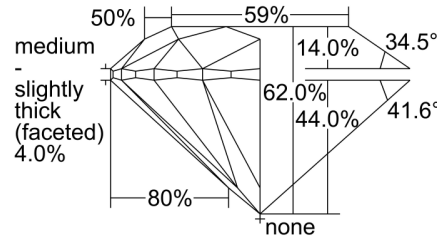

GIA NATURAL DIAMOND GRADING REPORT

December 12, 2022
 GIA Report Number 1453347119
 Shape and Cutting Style Round Brilliant
 Measurements 6.39 - 6.43 x 3.97 mm

GRADING RESULTS

Carat Weight 1.01 carat
 Color Grade J
 Clarity Grade VS1
 Cut Grade Excellent

Profile to actual proportions

CLARITY CHARACTERISTICS

KEY TO SYMBOLS*

-  Indented Natural
-  Cloud
-  Pinpoint
-  Natural

* Red symbols denote internal characteristics (inclusions). Green or black symbols denote external characteristics (blemishes). Diagram is an approximate representation of the diamond, and symbols shown indicate type, position, and approximate size of clarity characteristics. All clarity characteristics may not be shown. Details of finish are not shown.